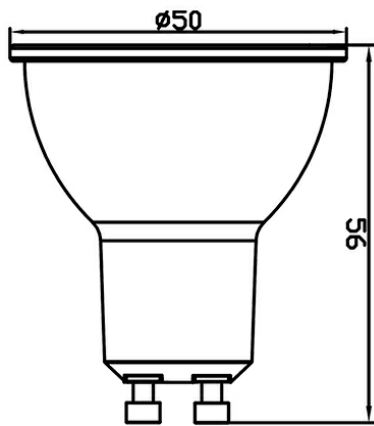

PRODUCT DATASHEET

MODEL NO BA24-00753

DESCRIPTION BRY-ADVANCE-7W-GU10-110D-6500K-LED BULB

General Characteristics

Model No	:	BA24-00753
Main Family	:	Bulbs & Tubes
Sub Family	:	GU10 Bulbs
Type	:	GU10
Lamp Shape	:	Non-Directional
Dimmable	:	Not-Dimmable
Light Source	:	LED
Socket	:	GU10
Warranty	:	2 years
Class	:	Class II
IP	:	IP20

N.W.	:	3,20 kgs
G.W.	:	4,60 kgs
PCS/CTN	:	100 pcs
Length	:	535 mm
Width	:	280 mm
Height	:	150 mm
EAN	:	5949097700446

Product Characteristics

Wattage	:	7 w
Color Temperature	:	6500K
Quse Lumen	:	580 lm
Color Rendering Index (CRI)	:	>80
Energy Efficiency Level	:	G
Beam Angle	:	110° Degrees
Equivalent	:	70 W
Color Category	:	Cool White

Dimensions & Weight

Diameter	:	50 mm
P. Height	:	56 mm
Weight	:	32 gr