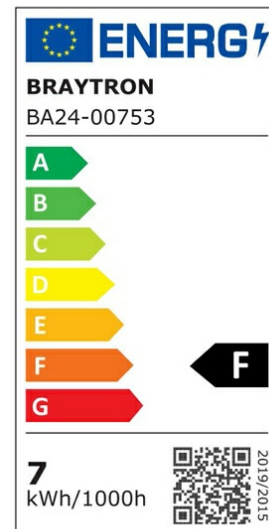

PRODUCT DATASHEET

MODEL NO BA24-00753

DESCRIPTION BRY-ADVANCE-7W-GU10-110D-6500K-LED BULB

General Characteristics

Model No	:	BA24-00753
Main Family	:	Bulbs & Tubes
Sub Family	:	GU10 Bulbs
Type	:	GU10
Lamp Shape	:	Non-Directional
Dimmable	:	Not-Dimmable
Light Source	:	LED
Socket	:	GU10
Warranty	:	2 years
Class	:	Class II
IP	:	IP20

Electrical Characteristics

Lifetime (at 2.7 h/day)	:	15000 h
Voltage	:	220-240V
Power Factor	:	>0,5
Material	:	PBT
Working Temperature	:	-20 C+40 C
Frequency	:	50-60 Hz
Current	:	57 mA

Package Informations

N.W.	:	3,20 kgs
G.W.	:	4,60 kgs
PCS/CTN	:	100 pcs
Length	:	535 mm
Width	:	280 mm
Height	:	150 mm
EAN	:	5949097700446

Product Characteristics

Wattage	:	7 w
Color Temperature	:	6500K
Quse Lumen	:	580 lm
Color Rendering Index (CRI)	:	>80
Energy Efficiency Level	:	G
Beam Angle	:	110° Degrees
Equivalent	:	70 W
Color Category	:	Cool White

Dimensions & Weight

Diameter	:	50 mm
P. Height	:	56 mm
Weight	:	32 gr