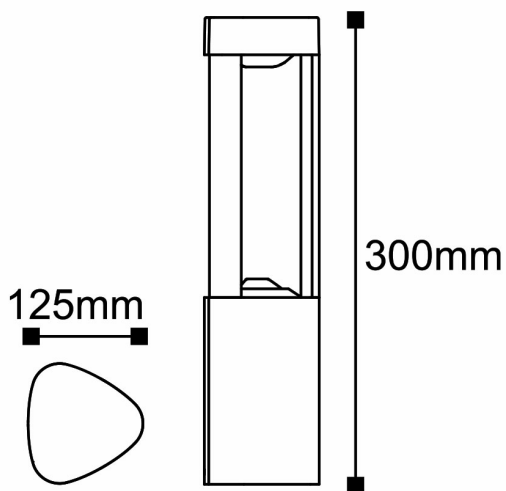

PRODUCT DATASHEET

MODEL NO BG43-02002

DESCRIPTION BRY-DALLAS-300-7W-3000K-IP54-LED BOLLARD

Luminare is intended to use in outdoor applications

General Characteristics

Model No	:	BG43-02002
Main Family	:	Outdoor Lighting
Sub Family	:	LED Bollard
Type	:	Bollard
Body Color	:	Grey
Lamp Shape	:	Non-Directional
Dimmable	:	Not-Dimmable
Light Source	:	LED
Warranty	:	3 years
Class	:	Class I
IP	:	IP54
IK	:	IK08

Electrical Characteristics

Lifetime (at 2.7 h/day)	:	20000 h
Voltage	:	220-240V
Power Factor	:	>0,5
Material	:	Aluminium
Working Temperature	:	-20 C+40 C
Frequency	:	50-60 Hz

Package Informations

N.W.	:	8,40 kgs
G.W.	:	10,10 kgs
PCS/CTN	:	8 pcs
Length	:	650 mm
Width	:	295 mm
Height	:	300 mm
EAN	:	5949097705625

Product Characteristics

Wattage	:	7 w
Color Temperature	:	3000K
Quse Lumen	:	600 lm
Color Rendering Index (CRI)	:	>80
Energy Efficiency Level	:	F
Beam Angle	:	120° Degrees
Color Category	:	Warm White

Dimensions & Weight

P. Length	:	125 mm
P. Width	:	125 mm
P. Height	:	300 mm
Weight	:	1050 gr