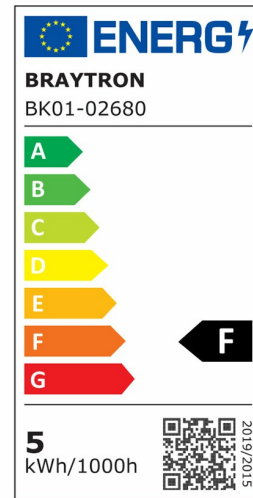

## PRODUCT DATASHEET

MODEL NO

BK01-02680

DESCRIPTION

BRY-LB145-5W-WHT-CCT TUNABLE-DESK LAMP

3 CCT

### General Characteristics

Model No	:	BK01-02680
Main Family	:	Decorative LED
Sub Family	:	LED Desk Lamp
Type	:	Desk
Body Color	:	White
Lamp Shape	:	Non-Directional
Dimmable	:	Dimmable
Light Source	:	LED
Warranty	:	2 years
Class	:	Class II
IP	:	IP20

### Electrical Characteristics

Lifetime (at 2.7 h/day)	:	20000 h
Voltage	:	5VDC
Power Factor	:	>0,5
Material	:	ABS
Working Temperature	:	-20 C+40 C

### Product Characteristics

Wattage	:	5 w
Color Temperature	:	3IN1
Quse Lumen	:	500 lm
Color Rendering Index (CRI)	:	>80
Energy Efficiency Level	:	F
Beam Angle	:	120° Degrees
Color Category	:	3IN1