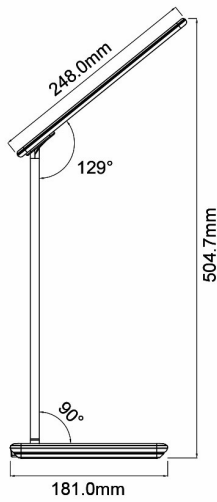

## PRODUCT DATASHEET

MODEL NO

BK01-02680

DESCRIPTION

BRY-LB145-5W-WHT-CCT TUNABLE-DESK LAMP

3 CCT

### General Characteristics

Model No	:	BK01-02680
Main Family	:	Decorative LED
Sub Family	:	LED Desk Lamp
Type	:	Desk
Body Color	:	White
Lamp Shape	:	Non-Directional
Dimmable	:	Dimmable
Light Source	:	LED
Warranty	:	2 years
Class	:	Class II
IP	:	IP20

### Package Informations

N.W.	:	4,60 kgs
G.W.	:	6,55 kgs
PCS/CTN	:	10 pcs
Length	:	470 mm
Width	:	255 mm
Height	:	285 mm
EAN	:	5949097725272

### Dimensions & Weight

P. Length	:	180 mm
P. Width	:	120 mm
P. Height	:	505 mm
Weight	:	460 gr