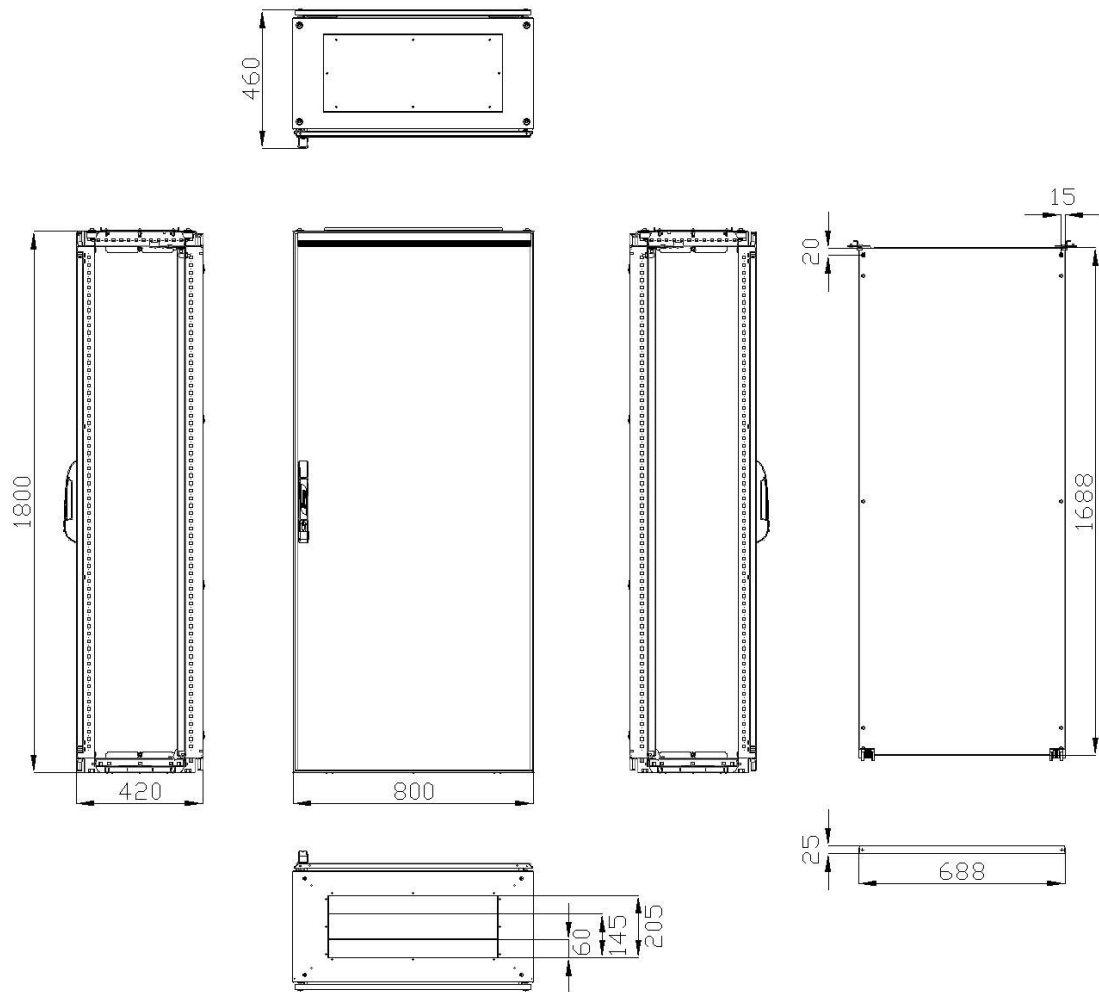

**Desen dimensional: Dulap compact cu o ușă, 1800x800x400mm, RAL 7035
IP65**