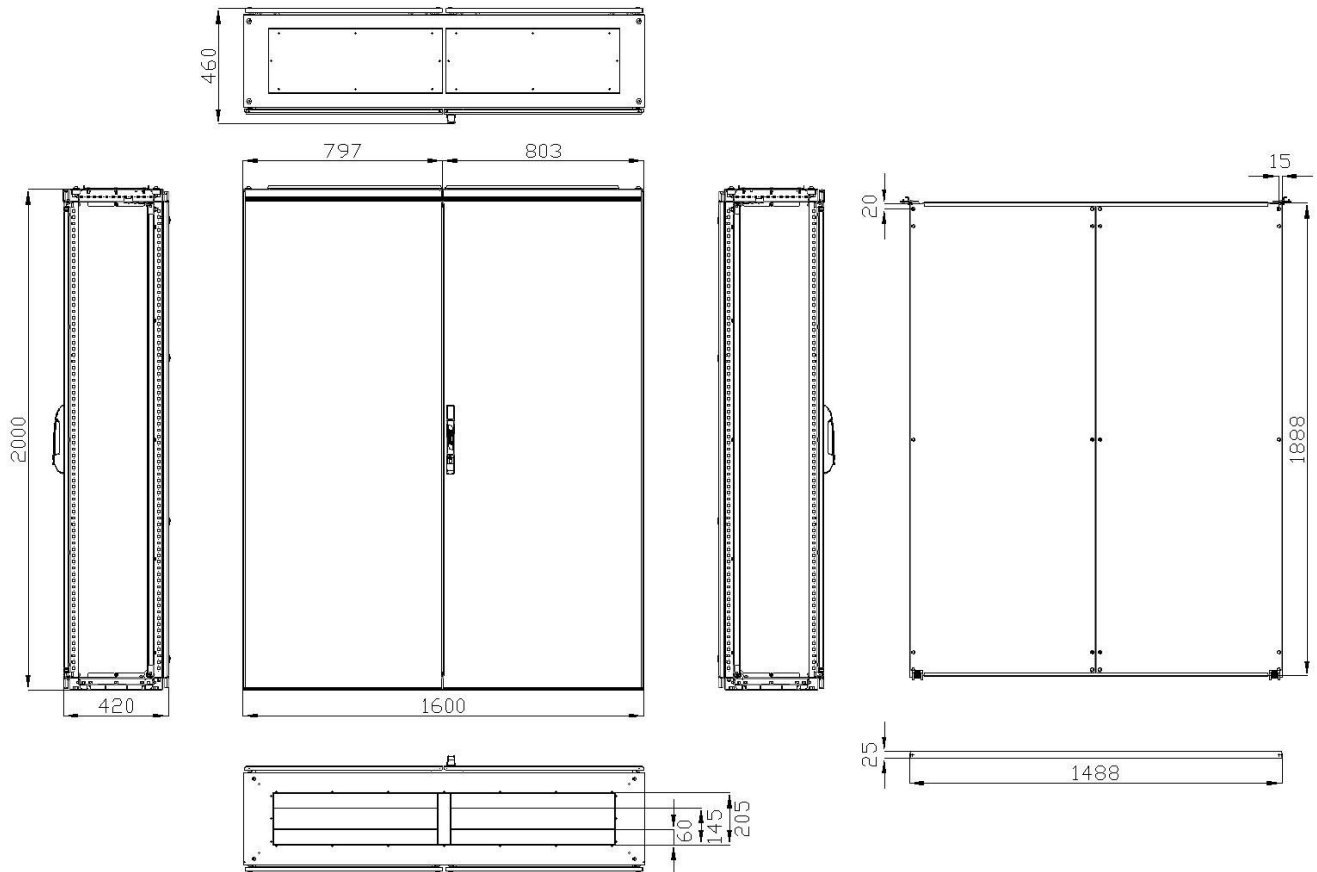

Desen dimensional: Dulap compact cu două uși, 2000x1600x400mm, RAL 7035 IP54