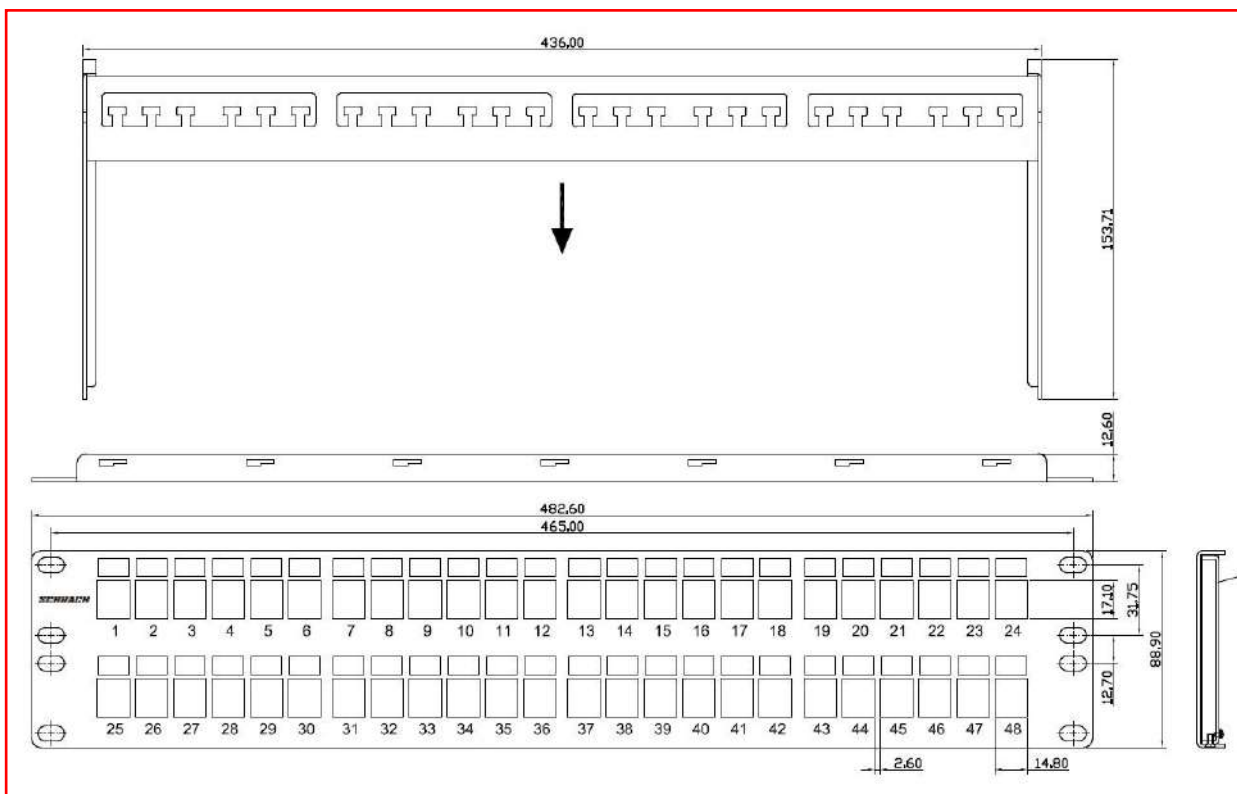

DATA SHEET:

Patchpanel 19" empty for 48 modules (SFA)(SFB), 2U, lightgrey RAL7035

19"

PACKAGING INFORMATION

- Single piece in a carton
- Weight 1,35kg

DIMENSIONS

- 483 x 89 x 155mm

SCHRACK-INFO

- Patchpanel 19" empty
- For 48 modules
- Color: Lightgrey RAL 7035
- Strain relief by included cable-ties
- Incl. earthing wire
- Incl. 4x cage nuts + screws M6
- Labeling field
- Blindcover optional available

DESCRIPTION	ORDER NO.
Patchpanel 19" empty for 48 modules (SFA)(SFB), 2U, lightgrey RAL7035	HSER0480GS
Blindcover for unused Patchpanel-Ports, RAL9010	HSEMRZ01WF