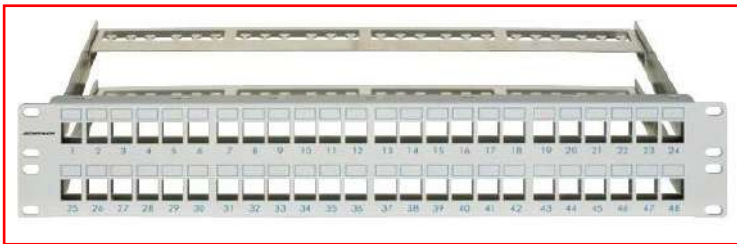

DATA SHEET:

Patchpanel 19" empty for 48 modules (SFA)(SFB), 2U, lightgrey RAL7035

19"

PACKAGING INFORMATION

- Single piece in a carton
- Weight 1,35kg

DIMENSIONS

- 483 x 89 x 155mm

SCHRACK-INFO

- Patchpanel 19" empty
- For 48 modules
- Color: Lightgrey RAL 7035
- Strain relief by included cable-ties
- Incl. earthing wire
- Incl. 4x cage nuts + screws M6
- Labeling field
- Blindcover optional available

DESCRIPTION	ORDER NO.
Patchpanel 19" empty for 48 modules (SFA)(SFB), 2U, lightgrey RAL7035	HSER0480GS
Blindcover for unused Patchpanel-Ports, RAL9010	HSEMRZ01WF